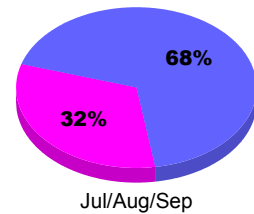

Membership Results 2010-2011

Goal, New, Dropped, Gain/Loss

Comparison of Club Gain/Loss

Current Year Compared to the Previous Year

Comparison of Membership Gain/Loss

Current Year Compared to the Previous Year

YTD Status Quo Clubs 2010-2011

Status Quo Clubs Compared to Status Quo Members

Gender Comparison 2010-2011

Male Female